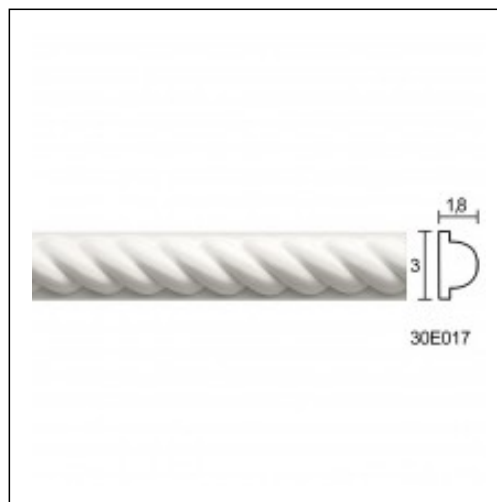

Panneaux / Parthenis Rope Junior

Cat.No. 30.E.017

Glyphic Panel Mouldings

Length: 130 cm.

Depth: 1.8 cm.

Height: 3 cm.

RELATIVE PRODUCT PHOTOS