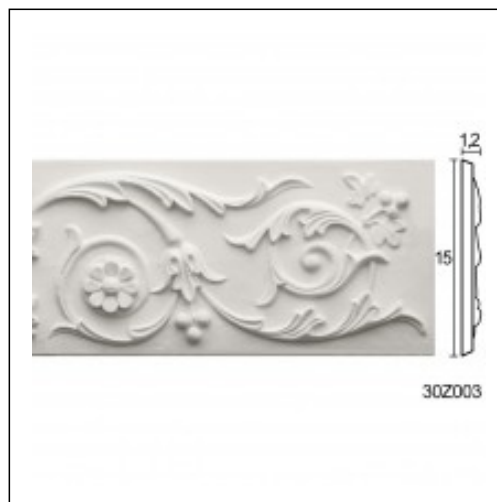

Ribbed panels / Center Leaf

Cat.No. 30.Z.003

Glyphic panel Mouldings

Length: 73 cm.

Depth: 1.2 cm.

Height: 15 cm.

RELATIVE PRODUCT PHOTOS