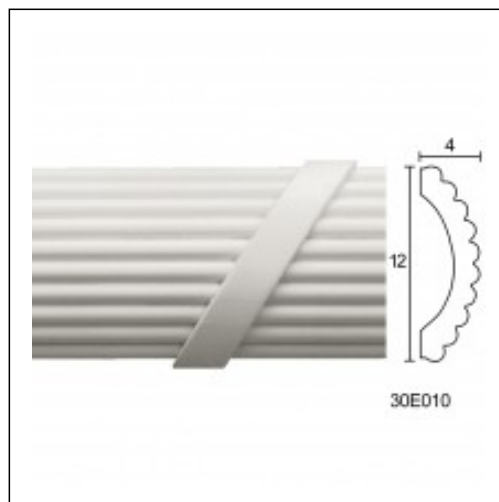

Ribbed panels / Fireplace

Cat.No. 30.E.010

Glyphic Panel Mouldings

Length: 115 cm.

Depth: 4 cm.

Height: 12 cm.

RELATIVE PRODUCT PHOTOS

RELATIVE WORKS