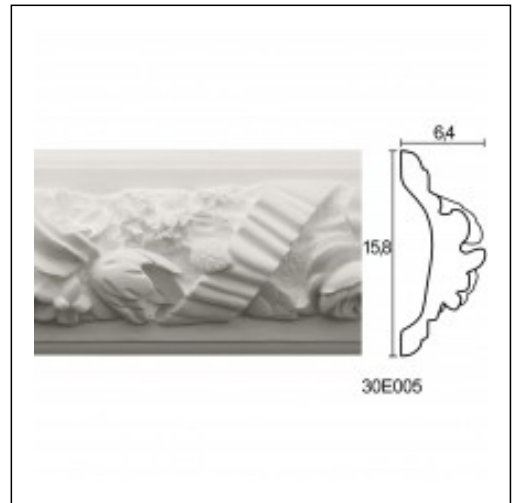

Ribbed panels / French Flowers

Cat.No. 30.E.005

Glyphic Panel Mouldings

Length: 100 cm.

Depth: 6.4 cm.

Height: 15.8 cm.

RELATIVE PRODUCT PHOTOS