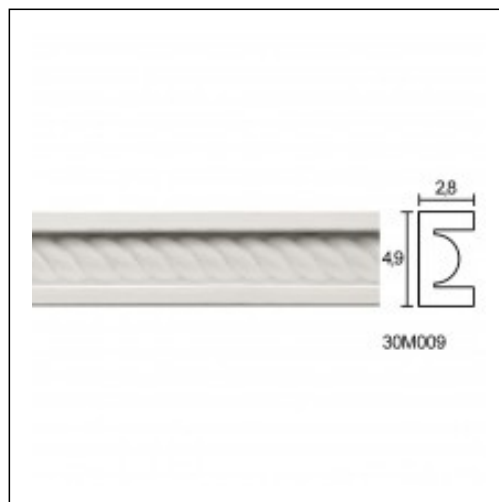

Panneaux / Rope with Socket

Cat.No. 30.M.009

Glyphic Panel Mouldings

Length: 140 cm.

Depth: 2.8 cm.

Height: 4.9 cm.

RELATIVE PRODUCT PHOTOS