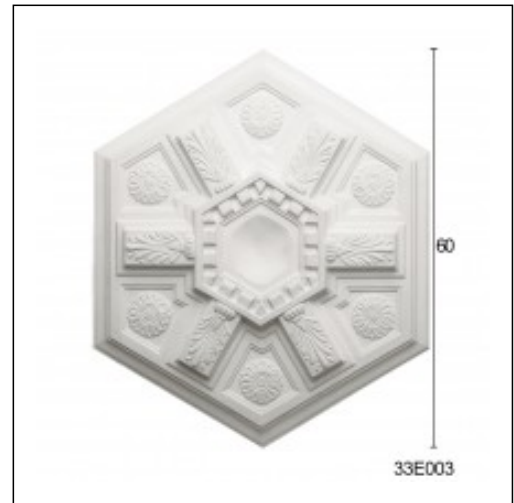

Glyphic Ceiling Roses / Panel Daisy

Cat.No. 33.E.003

Glyphic centerpieces

Width: 60 cm.

Height: 60 cm.

RELATIVE PRODUCTS

Panel Simple
Glyphic Cornices
Cat.No.