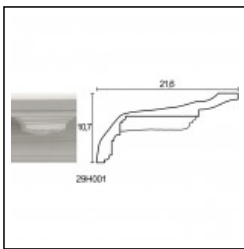

Glyphic Ceiling Roses / Panel Daisy

Cat.No. 33.E.003

Glyphic centerpieces

Width: 60 cm.

Height: 60 cm.

RELATIVE PRODUCTS

Panel Simple
Glyphic Cornices
Cat.No.