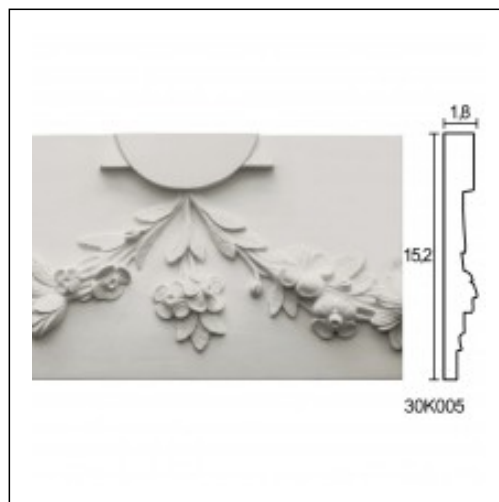

## Ribbed panels / Fistoni New 15.2cm

Cat.No. 30.K.005

Glyphic Panel Mouldings

**Length:** 127 cm.

**Depth:** 1.8 cm.

**Height:** 15.2 cm.