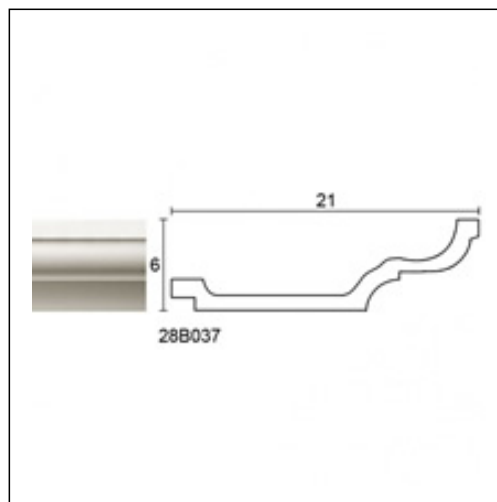

Linear Hidden Lighting / Σ Shape

Cat.No. 28.B.037

Linear Hidden Lighting

Length: 225 cm.

Depth: 21 cm.

Height: 6 cm.

RELATIVE PRODUCT PHOTOS