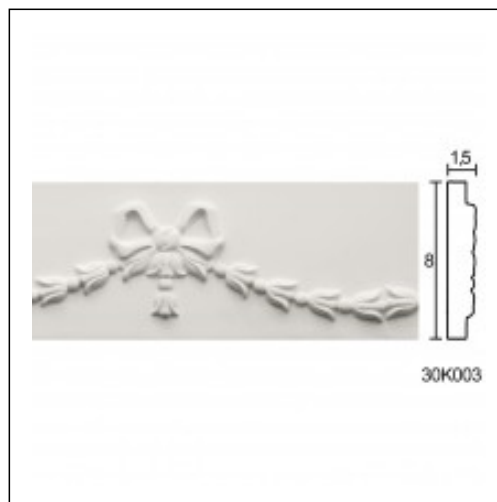

Ribbed panels / Flower Bells

Cat.No. 30.K.003

Glyphic Panel Mouldings

Length: 150 cm.

Depth: 1.5 cm.

Height: 8 cm.

RELATIVE PRODUCT PHOTOS

RELATIVE PRODUCTS