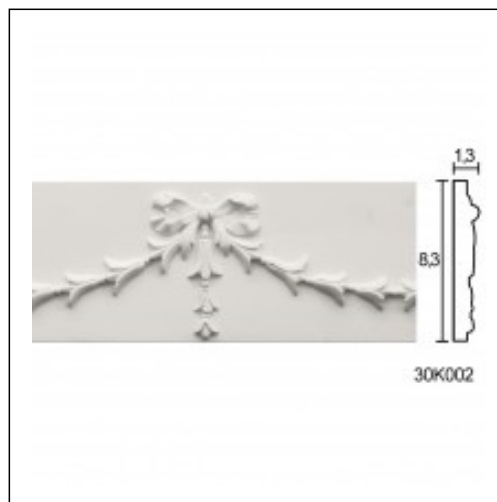

Ribbed panels / Flower Garland

Cat.No. 30.K.002

Glyphic Panel Mouldings

Length: 150 cm.

Depth: 1.4 cm.

Height: 8.4 cm.

RELATIVE PRODUCT PHOTOS

RELATIVE PRODUCTS