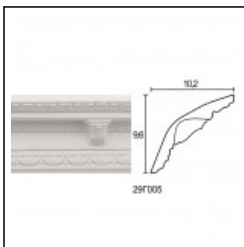

Glyphic Ceiling Roses / Corbel

Cat.No. 33.B.007

Glyphic centerpieces

Width: 46 cm.

Height: 46 cm.

RELATIVE PRODUCTS

Corbel Small
Glyphic Cornices
Cat.No.