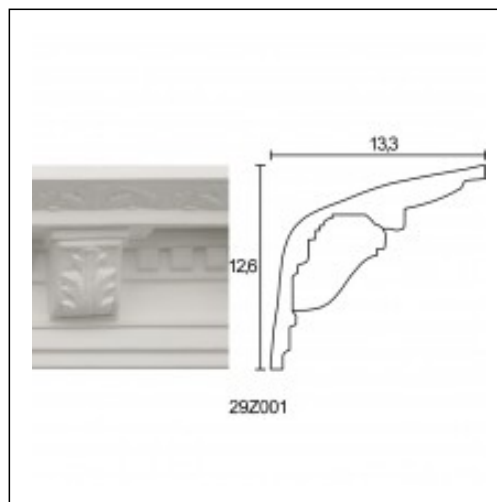

Glyphic Cornices / Corbel Long

Cat.No. 29.Z.001

Glyphic cornices

Width: 13.4 cm.

Length: 200 cm.

Height: 13 cm.

RELATIVE PRODUCT PHOTOS