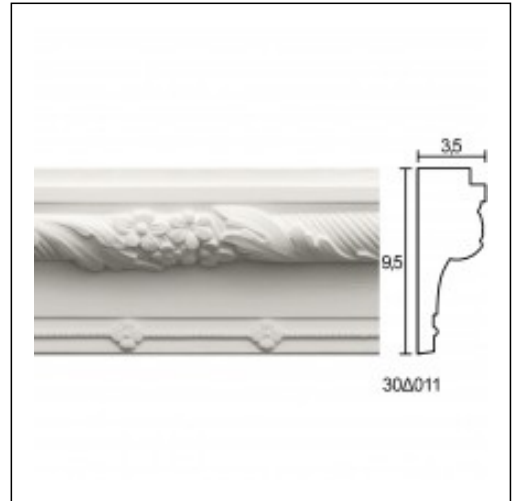

Ribbed panels / Special

Cat.No. 30.D.011

Glyphic Panel Mouldings

Length: 150 cm.

Depth: 3.5 cm.

Height: 9.5 cm.

RELATIVE PRODUCT PHOTOS

RELATIVE PRODUCTS