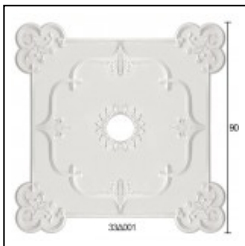

Ribbed panels / Special

Cat.No. 30.D.011

Glyphic Panel Mouldings

Length: 150 cm.

Depth: 3.5 cm.

Height: 9.5 cm.

RELATIVE PRODUCT PHOTOS

RELATIVE PRODUCTS