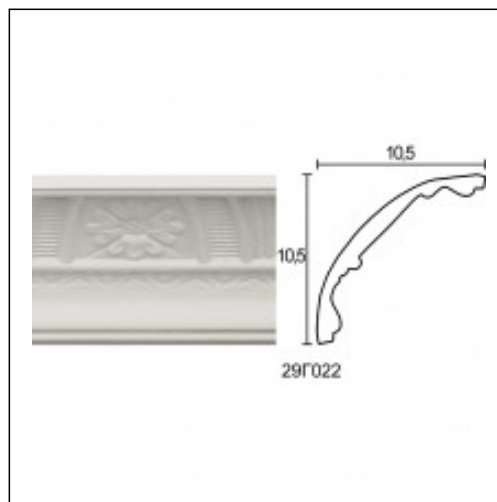

Glyphic Cornices / Wave Daisy

Cat.No. 29.C.022

Glyphic cornices

Width: 10.5 cm.

Length: 200 cm.

Height: 10.5 cm.

RELATIVE PRODUCT PHOTOS

RELATIVE PRODUCTS