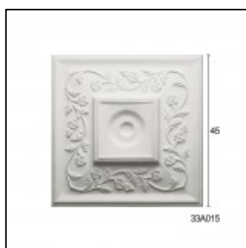

Glyphic Cornices / Wave Daisy

Cat.No. 29.C.022

Glyphic cornices

Width: 10.5 cm.

Length: 200 cm.

Height: 10.5 cm.

RELATIVE PRODUCT PHOTOS

RELATIVE PRODUCTS