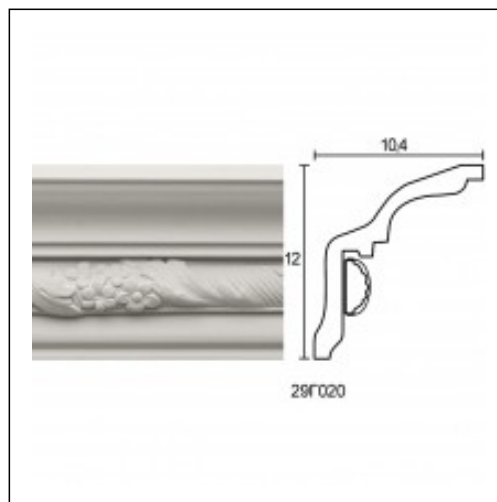

Glyphic Cornices / Composition Faberge

Cat.No. 29.C.020

Glyphic cornices

Width: 10 cm.

Length: 225 cm.

Height: 12 cm.

RELATIVE PRODUCT PHOTOS