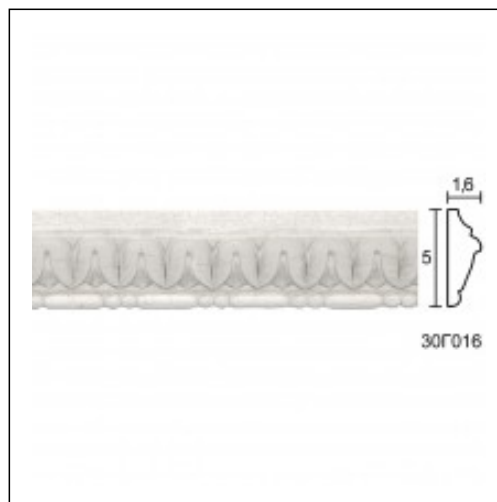

Panel Mouldings for Ceiling and Wall / Italian Leaf 1

Cat.No. 30.C.016

Glyphic Panel Mouldings

Length: 150 cm.

Depth: 1.6 cm.

Height: 5 cm.

RELATIVE PRODUCT PHOTOS