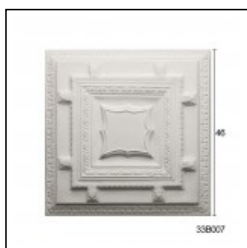

Glyphic Cornices / Corbel Small

Cat.No. 29.C.005

Glyphic cornices

Width: 10.2 cm.

Length: 200 cm.

Height: 9.6 cm.

RELATIVE PRODUCT PHOTOS

RELATIVE PRODUCTS