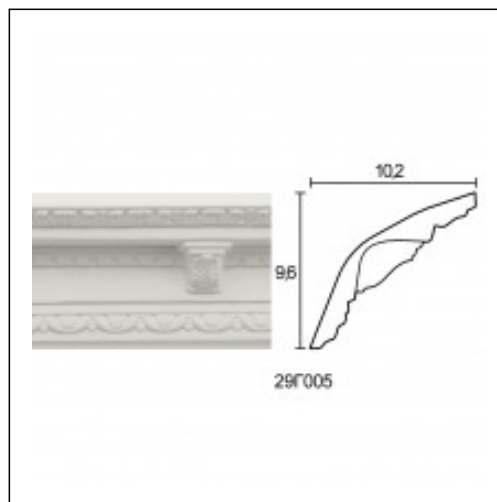

Glyphic Cornices / Corbel Small

Cat.No. 29.C.005

Glyphic cornices

Width: 10.2 cm.

Length: 200 cm.

Height: 9.6 cm.

RELATIVE PRODUCT PHOTOS

RELATIVE PRODUCTS