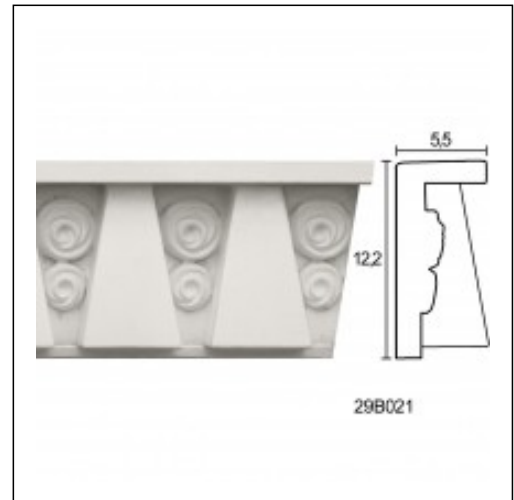

Glyphic Cornices / GEAKOM Corbels II

Cat.No. 29.B.021

Glyphic cornices

Width: 5.6 cm.

Length: 56 cm.

Height: 12 cm.

RELATIVE PRODUCT PHOTOS