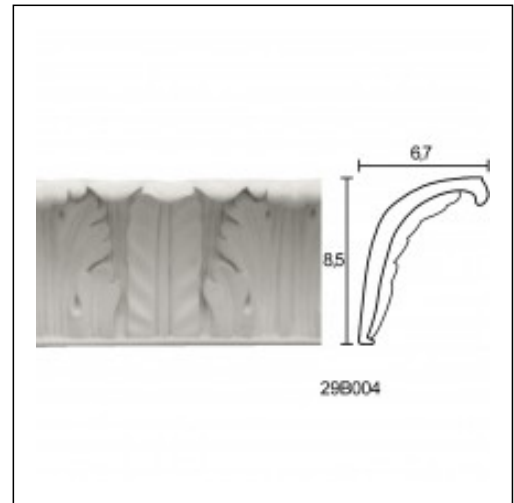

Glyphic Cornices / Acanthus Lighting

Cat.No. 29.B.004

Glyphic cornices

Length: 100 cm.

Depth: 9.5 cm.

Height: 7 cm.

RELATIVE PRODUCT PHOTOS