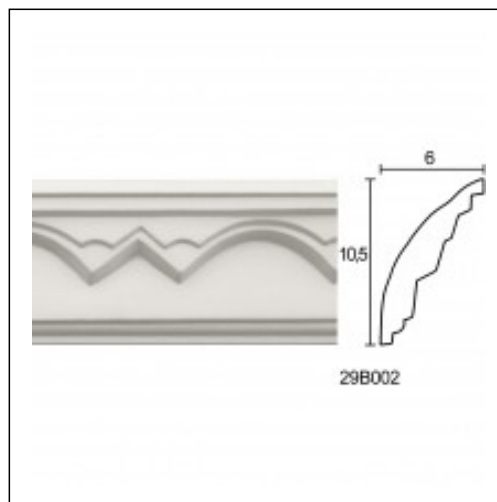

Glyphic Cornices / Wave Bits

Cat.No. 29.B.002

Glyphic cornices

Length: 225 cm.

Depth: 6 cm.

Height: 10.5 cm.

RELATIVE PRODUCT PHOTOS

RELATIVE PRODUCTS