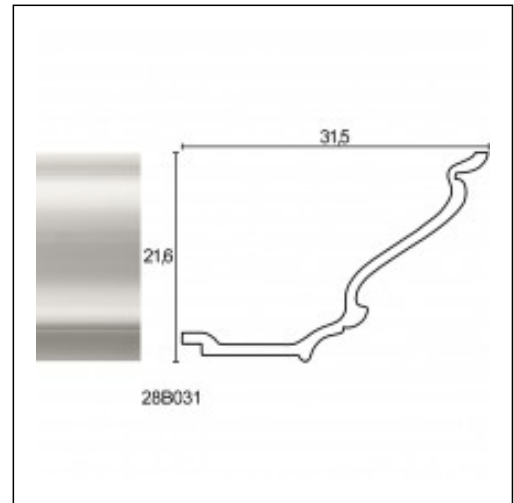

Linear Hidden Lighting / Netherlands

Cat.No. 28.B.031

Linear hidden lighting

Length: 225 cm.

Depth: 31.5 cm.

Height: 21.6 cm.

RELATIVE PRODUCT PHOTOS