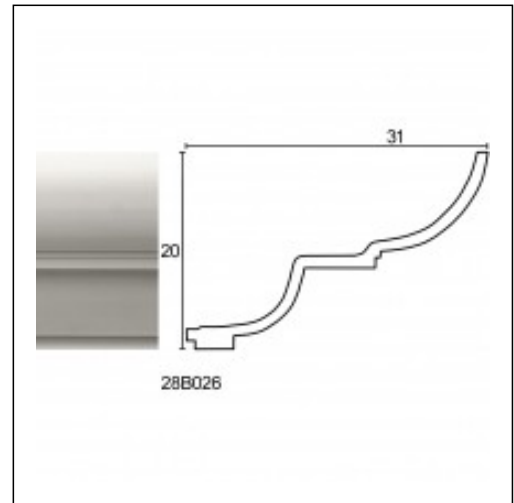

Linear Hidden Lighting / Parthenis Nr 5

Cat.No. 28.B.026

Linear hidden lighting

Length: 225 cm.

Depth: 31 cm.

Height: 20 cm.

RELATIVE PRODUCT PHOTOS