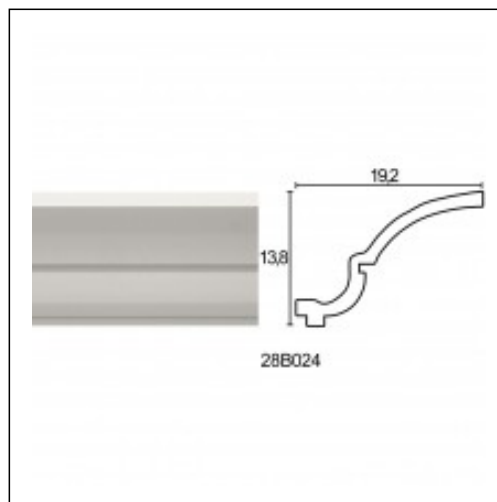

Linear Hidden Lighting / Recess

Cat.No. 28.B.024

Linear hidden lighting

Length: 225 cm.**Depth:** 19.2 cm.**Height:** 13.8 cm.

RELATIVE PRODUCT PHOTOS