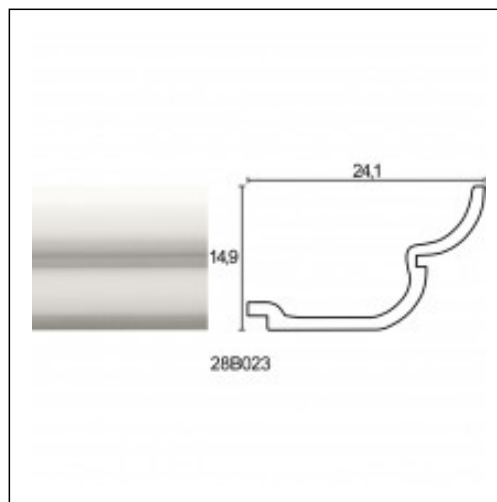

Linear Hidden Lighting / Quarters with Recess

Cat.No. 28.B.023

Linear hidden lighting

Length: 225 cm.

Depth: 24.1 cm.

Height: 14.9 cm.

RELATIVE PRODUCT PHOTOS