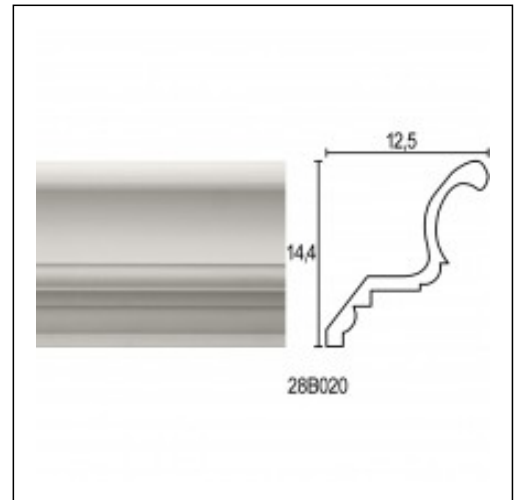

Linear Hidden Lighting / Wave

Cat.No. 28.B.020

Linear hidden lighting

Length: 225 cm.**Depth:** 12.5 cm.**Height:** 14.4 cm.

RELATIVE PRODUCT PHOTOS