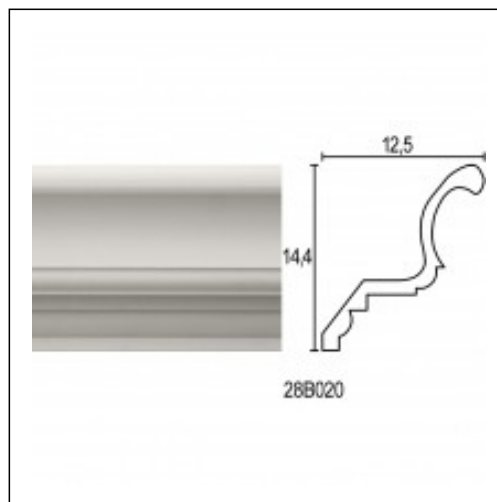

Linear Hidden Lighting / Wave

Cat.No. 28.B.020

Linear hidden lighting

Length: 225 cm.**Depth:** 12.5 cm.**Height:** 14.4 cm.

RELATIVE PRODUCT PHOTOS