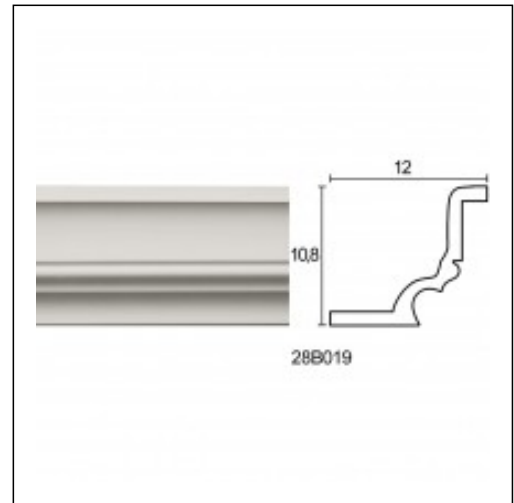

Linear Hidden Lighting / Socket Swan

Cat.No. 28.B.019

Linear hidden lighting

Length: 225 cm.

Depth: 12 cm.

Height: 10.8 cm.

RELATIVE PRODUCT PHOTOS