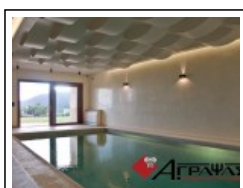

Residence in Panorama , Voula, Attica
Residences
Nov '09

Residence in Ippokrateios Politeia
Residences
Jun '08