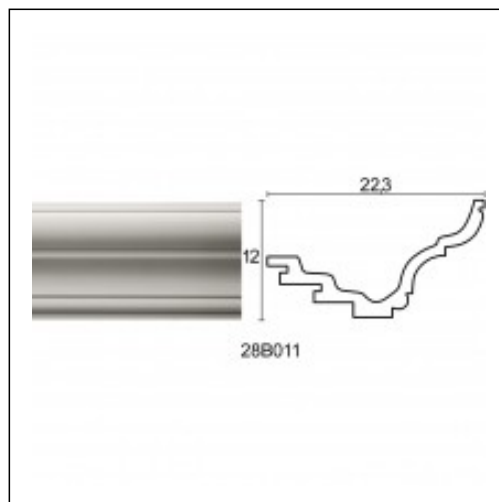

Linear Hidden Lighting / Vouliagmenis

Cat.No. 28.B.011

Linear hidden lighting

Length: 225 cm.

Depth: 22.3 cm.

Height: 12 cm.

RELATIVE PRODUCT PHOTOS

RELATIVE PRODUCTS

Octagon Small
Large Linear Cornices
Cat.No.

RELATIVE WORKS

Residence in Panorama , Voula, Attica
Residences
Nov '09

Residence in Ippokrateios Politeia
Residences
Jun '08