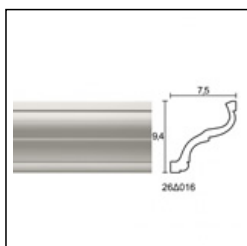

Linear Hidden Lighting / Vouliagmenis

Cat.No. 28.B.011

Linear hidden lighting

Length: 225 cm.

Depth: 22.3 cm.

Height: 12 cm.

RELATIVE PRODUCT PHOTOS

RELATIVE PRODUCTS