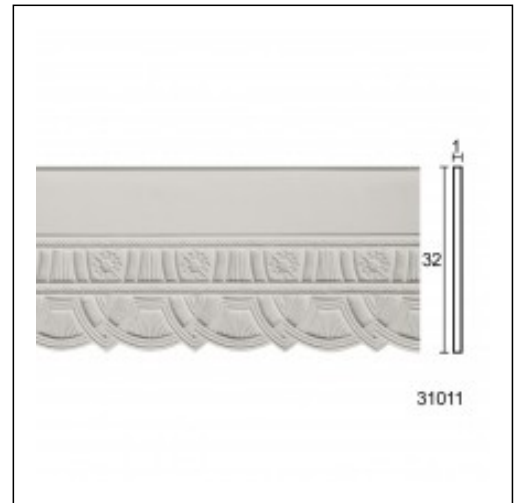

## Glyphic Dado Rails / Rattan-Daisy

Cat.No. 31.011

Glyphic Curtain Rails

**Length:** 190 cm.

**Height:** 45 cm.