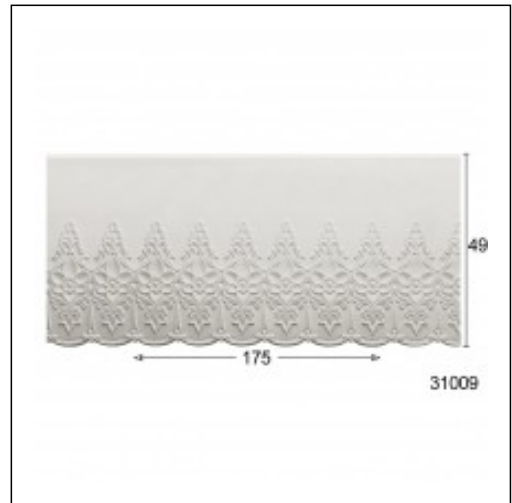

Glyphic Dado Rails / Cone Large

Cat.No. 31.009

Glyphic Curtain Rails

Length: 175 cm.

Height: 49 cm.

RELATIVE PRODUCTS

Cone
Glyphic Ceiling Roses
Cat.No.