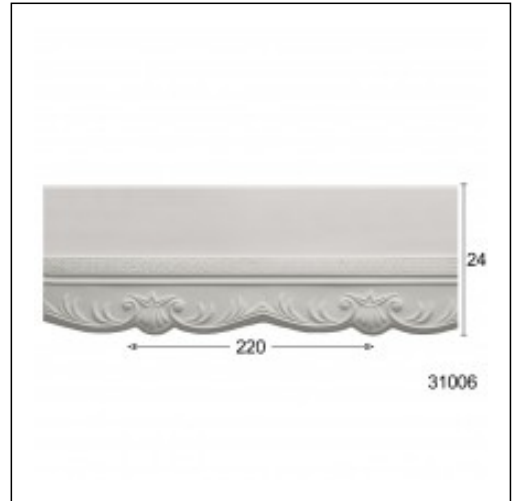

## Glyphic Dado Rails / Lily

Cat.No. 31.006

Glyphic Curtain Rails

**Length:** 220 cm.

**Height:** 24 cm.