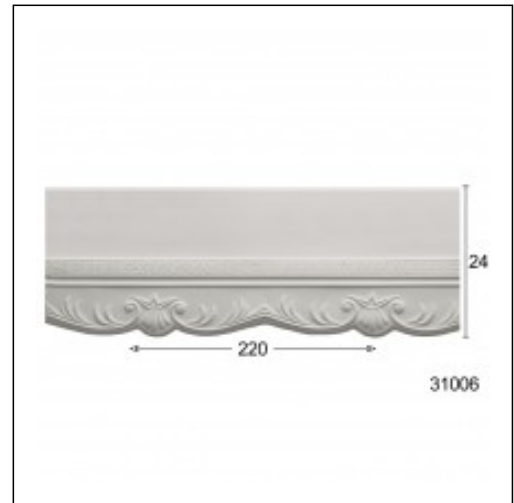

## Glyphic Dado Rails / Lily

Cat.No. 31.006

Glyphic Curtain Rails

**Length:** 220 cm.

**Height:** 24 cm.