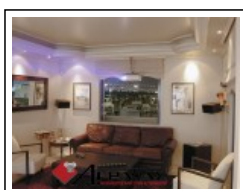

Linear Hidden Lighting / 5th Floor Office

Cat.No. 28.B.004

Linear hidden lighting

Length: 225 cm.

Depth: 10.7 cm.

Height: 10.3 cm.

RELATIVE PRODUCT PHOTOS

RELATIVE PRODUCTS

5th Floor Office Small
Linear Hidden Lighting
Cat.No.

RELATIVE WORKS

Residence in Panorama , Voula, Residences
Nov '09

Residence in Neo Psychiko, Residences
Jul '05