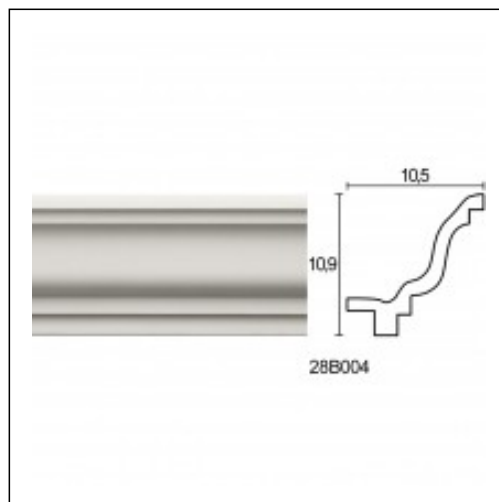

Linear Hidden Lighting / 5th Floor Office

Cat.No. 28.B.004

Linear hidden lighting

Length: 225 cm.

Depth: 10.7 cm.

Height: 10.3 cm.

RELATIVE PRODUCT PHOTOS

RELATIVE PRODUCTS