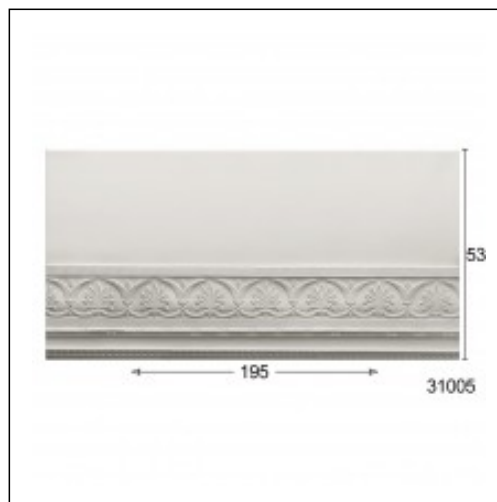

Glyphic Dado Rails / Cone S

Cat.No. 31.005

Glyphic Curtain Rails

Length: 195 cm.

Height: 53 cm.

RELATIVE PRODUCTS

Pine Cone
Glyphic Ceiling Roses
Cat.No.