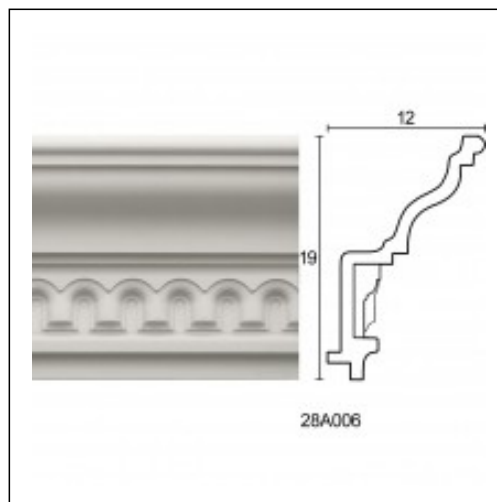

Glyphic Hidden Lighting / Lighting B1

Cat.No. 28.A.006

Glyphic hidden lighting

Width: 12 cm.

Length: 2 cm.

Height: 19 cm.

RELATIVE PRODUCT PHOTOS