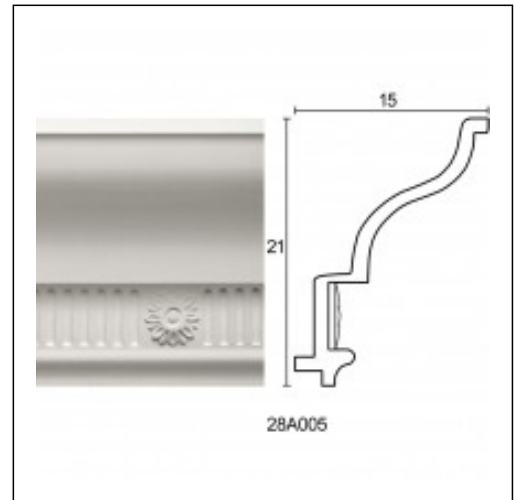

Glyphic Hidden Lighting / Lighting A2

Cat.No. 28.A.005

Glyphic hidden lighting

Width: 15 cm.

Length: 2 cm.

Height: 21 cm.

RELATIVE PRODUCT PHOTOS