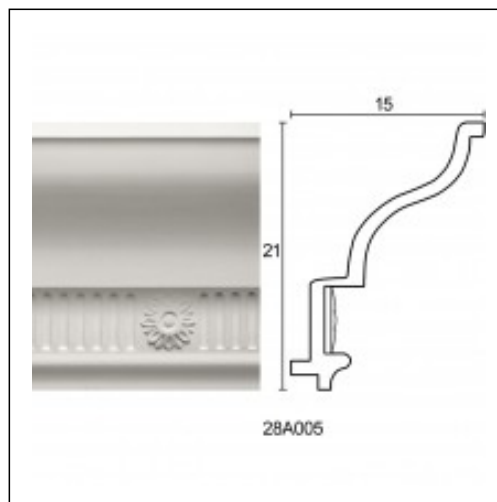

Glyphic Hidden Lighting / Lighting A2

Cat.No. 28.A.005

Glyphic hidden lighting

Width: 15 cm.

Length: 2 cm.

Height: 21 cm.

RELATIVE PRODUCT PHOTOS