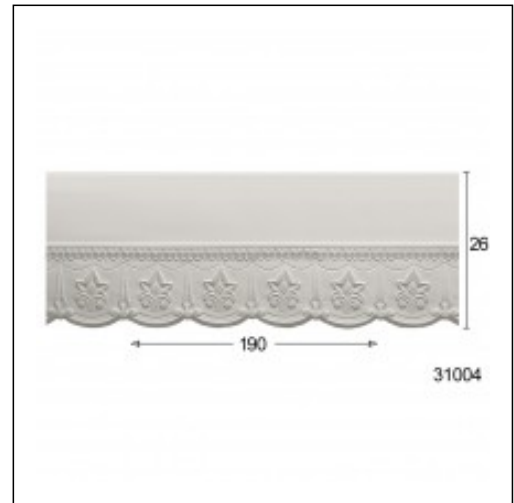

Glyphic Dado Rails / Cone Small

Cat.No. 31.004

Glyphic Curtain Rails

Length: 190 cm.

Height: 26 cm.

RELATIVE PRODUCTS

Pine Cone
Glyphic Ceiling Roses
Cat.No.