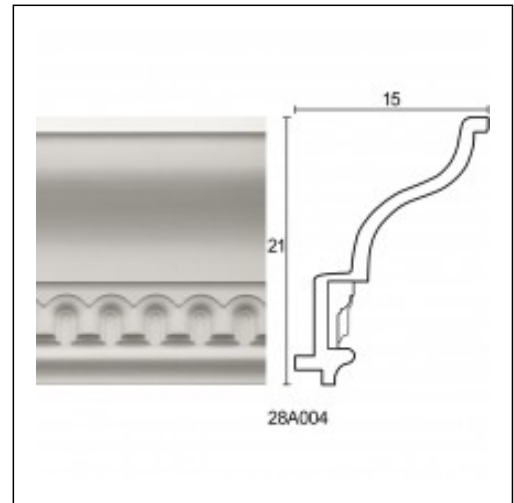

Glyphic Hidden Lighting / Lighting A1

Cat.No. 28.A.004

Glyphic hidden lighting

Width: 15 cm.

Length: 2 cm.

Height: 21 cm.

RELATIVE PRODUCT PHOTOS