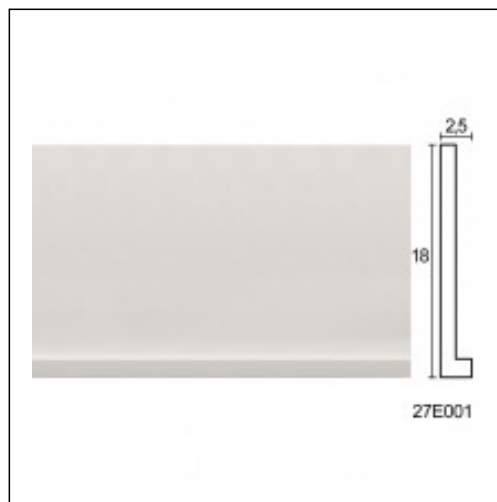

Linear Dado Rails / Simple 18cm

Cat.No. 27.E.001

Linear Curtain Rails

Length: 225 cm.

Depth: 2.5 cm.

Height: 18 cm.

RELATIVE PRODUCT PHOTOS