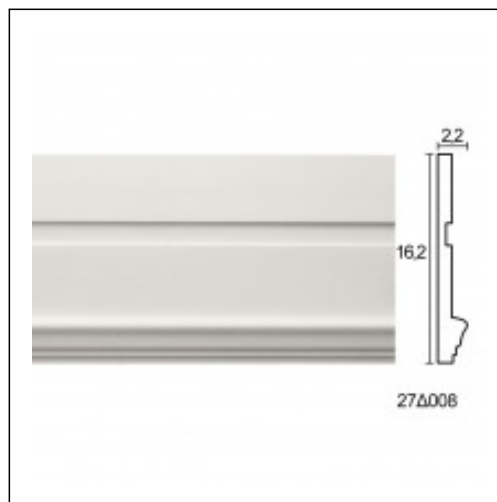

## Linear Dado Rails / Almond with Recess

Cat.No. 27.D.008

Linear Curtain Rails

**Length:** 225 cm.

**Depth:** 2.2 cm.

**Height:** 16.2 cm.