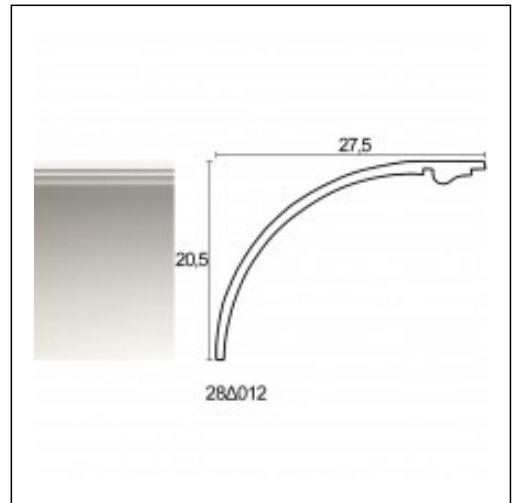

Gleam - Reflecting Light / Almond

Cat.No. 28.D.012

Gleam - Reflecting the light inside of the hidden lighting

Width: 28 cm.

Length: 225 cm.

Height: 21 cm.

RELATIVE PRODUCT PHOTOS