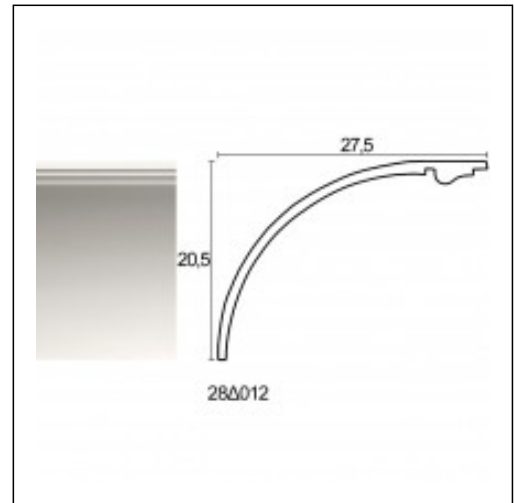

Gleam - Reflecting Light / Almond

Cat.No. 28.D.012

Gleam - Reflecting the light inside of the hidden lighting

Width: 28 cm.

Length: 225 cm.

Height: 21 cm.

RELATIVE PRODUCT PHOTOS