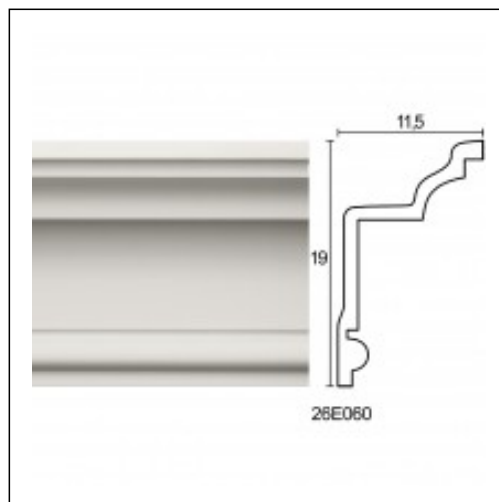

## Large Linear Cornices / Socket for Panel Moulding 10cm

Cat.No. 26.E.060

Large Linear Cornices

**Width:** 11.5 cm.

**Length:** 225 cm.

**Height:** 19 cm.