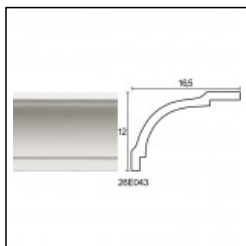

Large Linear Cornices / Felizol A3

Cat.No. 26.E.079

Large Linear Cornices

Width: 11.6 cm.

Length: 225 cm.

Height: 7.3 cm.

RELATIVE PRODUCT PHOTOS

RELATIVE PRODUCTS