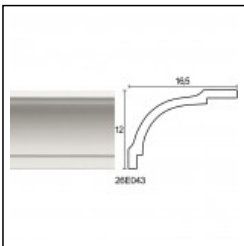

RELATIVE PRODUCTS

Kanavaki Large
Large Linear Cornices
Cat.No.