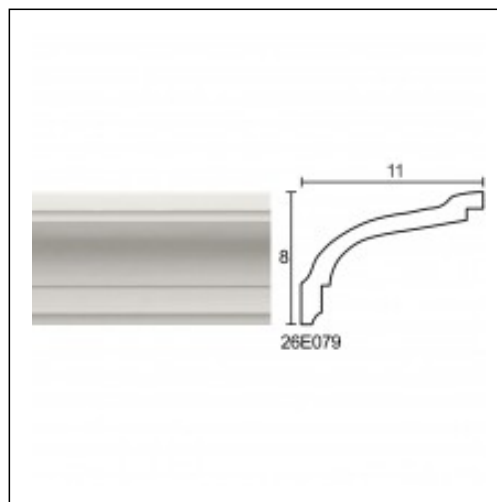

Large Linear Cornices / Felizol A3

Cat.No. 26.E.079

Large Linear Cornices

Width: 11.6 cm.

Length: 225 cm.

Height: 7.3 cm.

RELATIVE PRODUCT PHOTOS

RELATIVE PRODUCTS