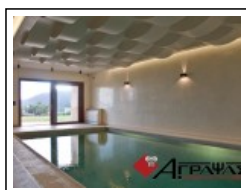

Panels / Panel Waves

Cat.No. 54.F.021

Panels for the formulation of wave alike ceiling

Width: 0.5 cm.

Length: 200 cm.

RELATIVE WORKS

Residence in Ippokrateios Politeia
Residences
Jun '08