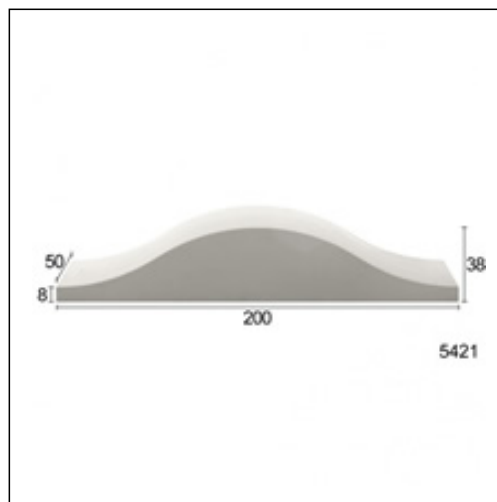

Panels / Panel Waves

Cat.No. 54.F.021

Panels for the formulation of wave alike ceiling

Width: 0.5 cm.

Length: 200 cm.

RELATIVE WORKS

Residence in Ippokrateios Politeia
Residences
Jun '08