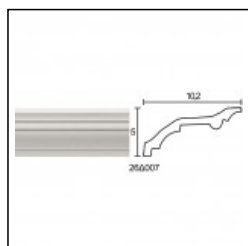

Large Linear Cornices / Felizol A7

Cat.No. 26.E.078

Large Linear Cornices

Length: 225 cm.

Depth: 10 cm.

Height: 4.8 cm.

RELATIVE PRODUCT PHOTOS

RELATIVE PRODUCTS