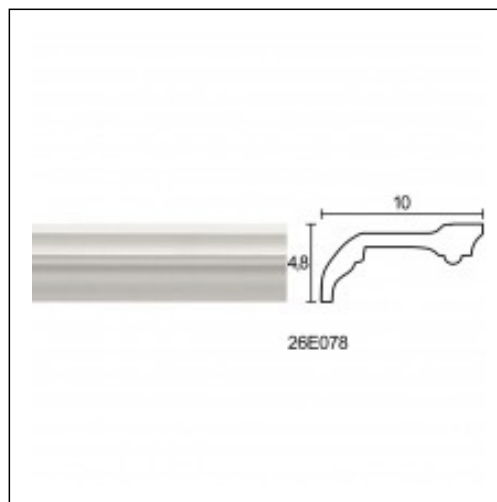

Large Linear Cornices / Felizol A7

Cat.No. 26.E.078

Large Linear Cornices

Length: 225 cm.

Depth: 10 cm.

Height: 4.8 cm.

RELATIVE PRODUCT PHOTOS

RELATIVE PRODUCTS

Ceiling A'
Large Linear Cornices
Cat.No.