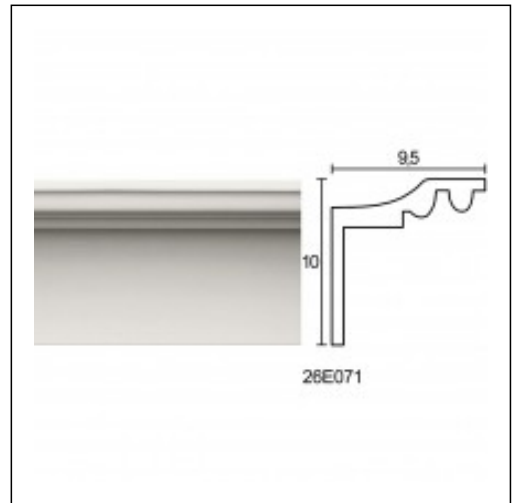

## Large Linear Cornices / Dent Socket 10cm

Cat.No. 26.E.071

Large Linear Cornices

**Width:** 9.5 cm.  
**Length:** 225 cm.  
**Height:** 10 cm.