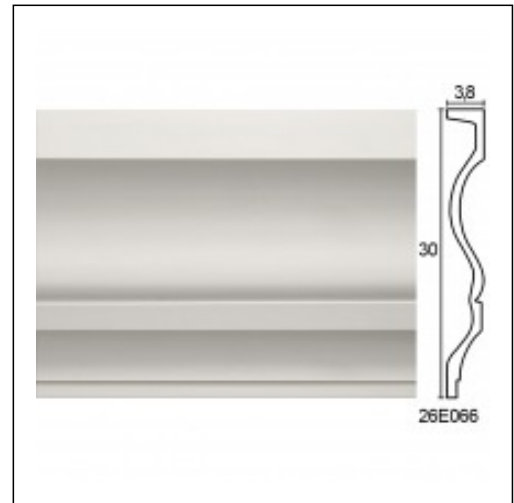

Large Linear Cornices / Star Nr 8

Cat.No. 26.E.066

Large Linear Cornices

Length: 225 cm.

Depth: 3.8 cm.

Height: 30 cm.

RELATIVE PRODUCT PHOTOS