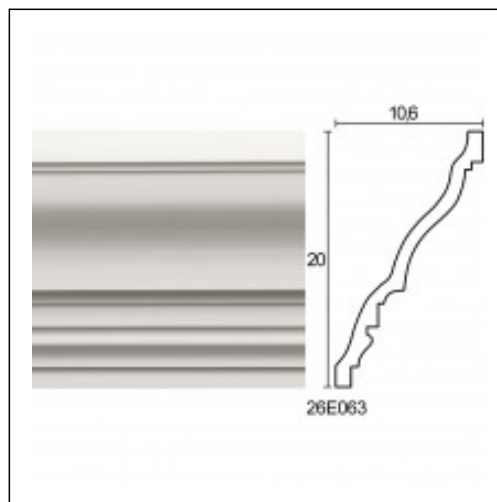

Large Linear Cornices / Star Nr 1

Cat.No. 26.E.063

Large Linear Cornices

Width: 10.6 cm.

Length: 225 cm.

Height: 19.8 cm.

RELATIVE PRODUCT PHOTOS