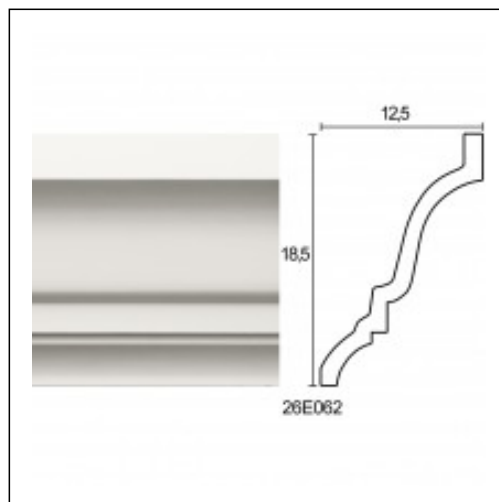

## Large Linear Cornices / Star Nr 3

Cat.No. 26.E.062

Large Linear Cornices

**Width:** 12.5 cm.

**Length:** 225 cm.

**Height:** 18.5 cm.