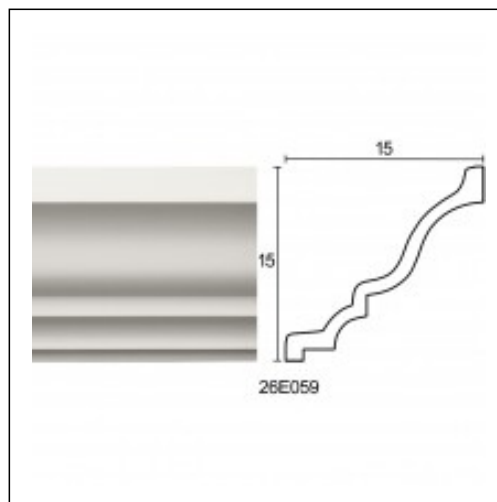

Large Linear Cornices / Star Nr 4

Cat.No. 26.E.059

Large Linear Cornices

Width: 15 cm.

Length: 225 cm.

Height: 15 cm.

RELATIVE PRODUCT PHOTOS