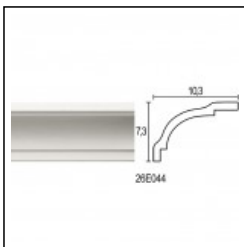

Large Linear Cornices / Kanavaki Large

Cat.No. 26.E.043

Large Linear Cornices

Width: 16.8 cm.

Length: 225 cm.

Height: 11.7 cm.

RELATIVE PRODUCTS

Kanavaki Thin
Large Linear Cornices
Cat.No.