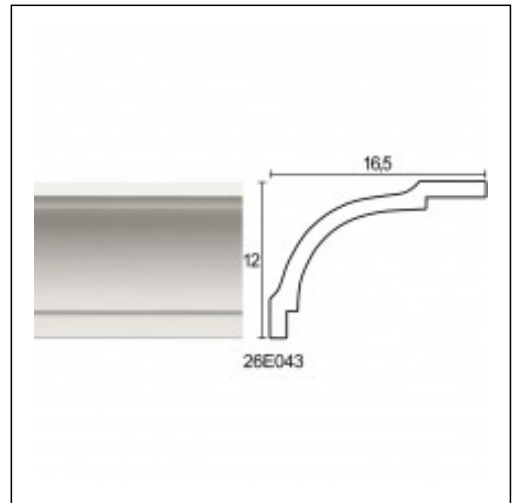

Large Linear Cornices / Kanavaki Large

Cat.No. 26.E.043

Large Linear Cornices

Width: 16.8 cm.

Length: 225 cm.

Height: 11.7 cm.

RELATIVE PRODUCTS

Kanavaki Thin
Large Linear Cornices
Cat.No.