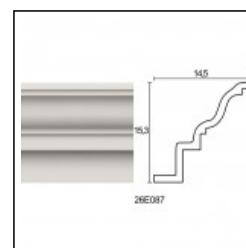

Glyphic Cornices / Egg Dent Lefkas 180cm

Cat.No. 29.H.008

Glyphic Cornice

**Length:** 225 cm.

**Depth:** 13 cm.

**Height:** 17 cm.

RELATIVE PRODUCT PHOTOS

RELATIVE PRODUCTS