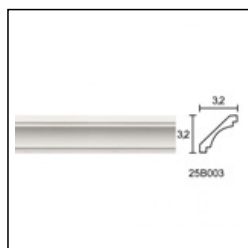

Glyphic Cornices / Egg Dent Lefkas 180cm

Cat.No. 29.H.008

Glyphic Cornice

**Length:** 225 cm.

**Depth:** 13 cm.

**Height:** 17 cm.

RELATIVE PRODUCT PHOTOS

RELATIVE PRODUCTS