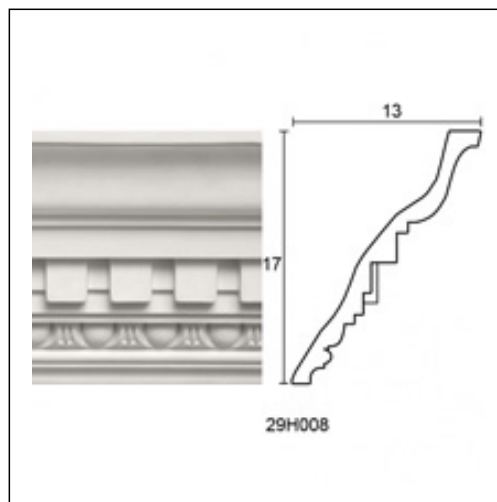

Glyphic Cornices / Egg Dent Lefkas 180cm

Cat.No. 29.H.008

Glyphic Cornice

**Length:** 225 cm.

**Depth:** 13 cm.

**Height:** 17 cm.

RELATIVE PRODUCT PHOTOS

RELATIVE PRODUCTS