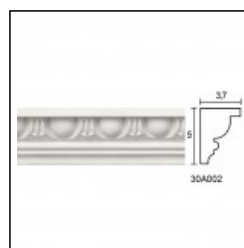

Glyphic Cornices / Egg Dent Lefkas 180cm

Cat.No. 29.H.008

Glyphic Cornice

**Length:** 225 cm.

**Depth:** 13 cm.

**Height:** 17 cm.

RELATIVE PRODUCT PHOTOS

RELATIVE PRODUCTS