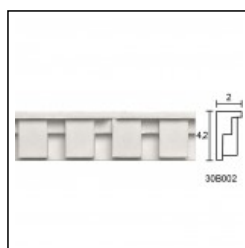

Glyphic Cornices / Egg Dent Lefkas 180cm

Cat.No. 29.H.008

Glyphic Cornice

**Length:** 225 cm.

**Depth:** 13 cm.

**Height:** 17 cm.

RELATIVE PRODUCT PHOTOS

RELATIVE PRODUCTS